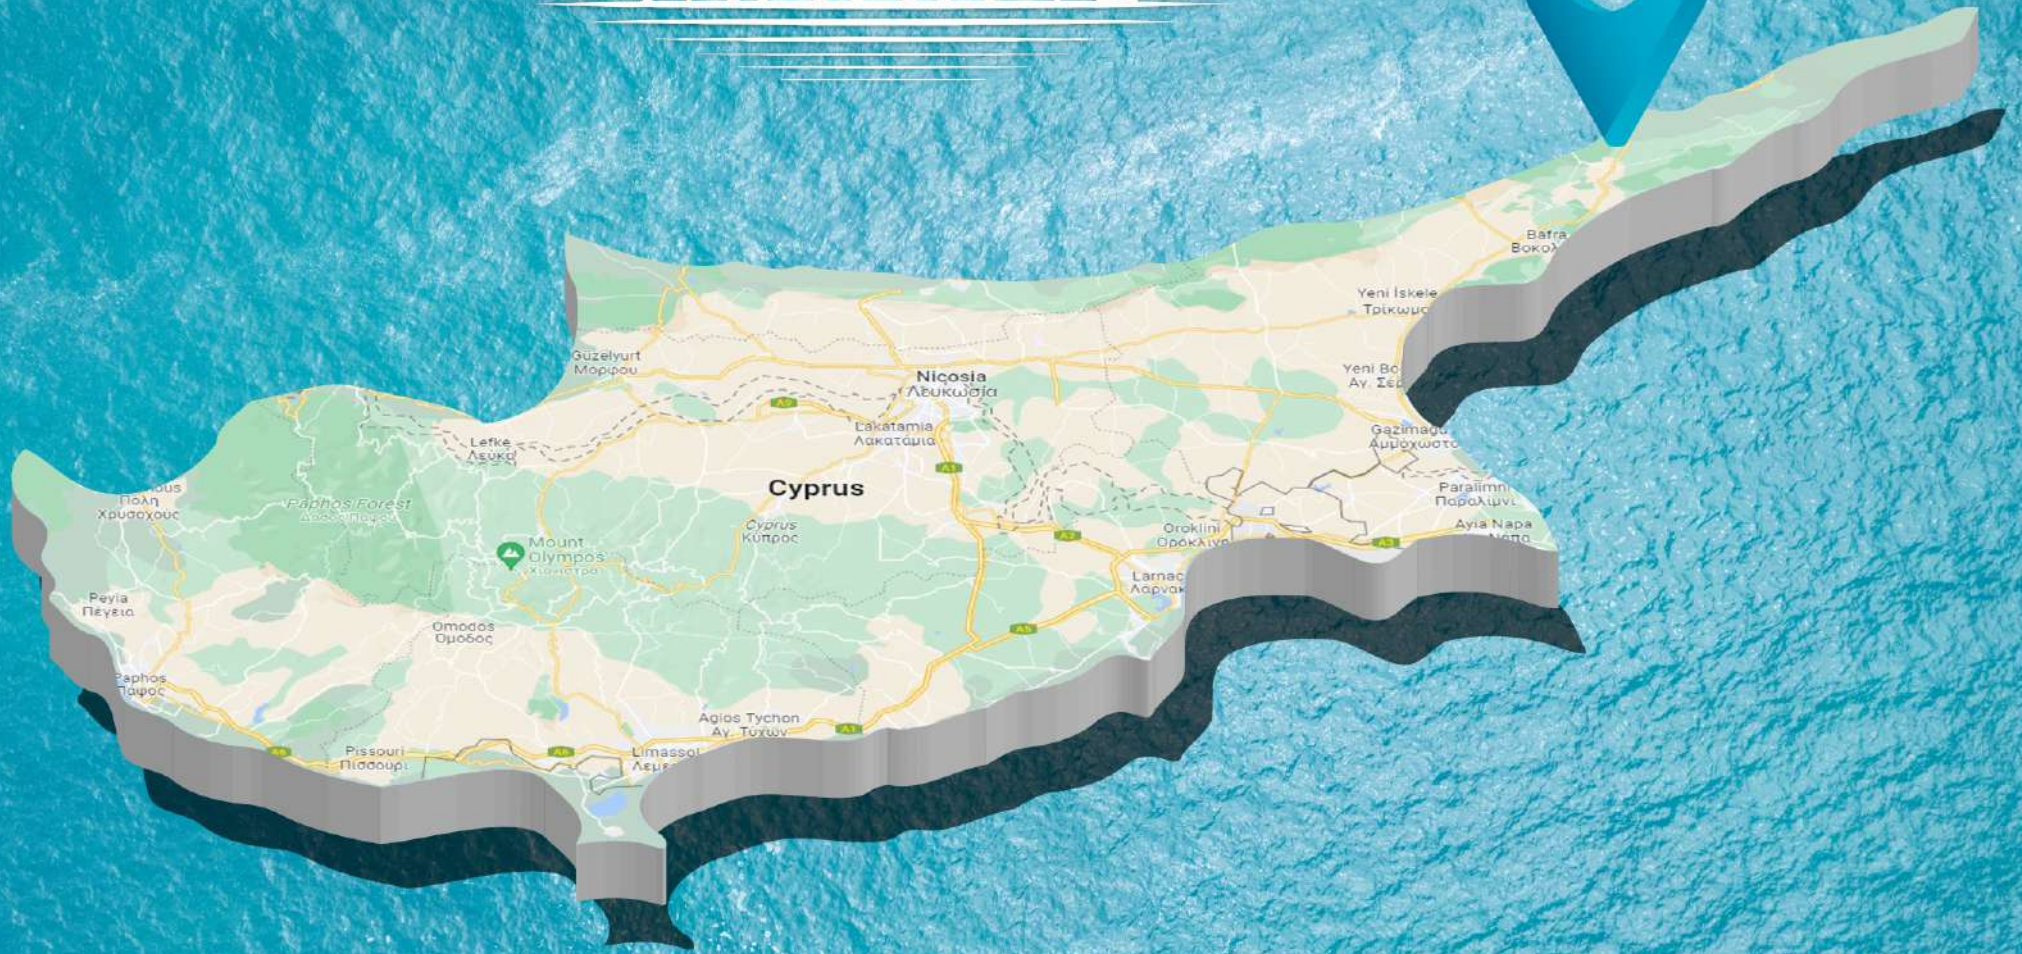

AKOL MARINE

"THE KEY TO THE EXCLUSIVE LIFE"

AKOL MARINE

AKOL MARINE

AKOL MARINE

FOREST

1 MIN.

KARPAZ GATE MARINA

HIKING
TRAIL

AKOL
MARINE

CULTURAL
HERITAGE

APOSTOLOS
ANDREAS
MONASTERY

EXTRAORDINARY
BEACHS

GOLDEN
BEACH
KARPASIA

AKOL MARINE

AKOL MARINE