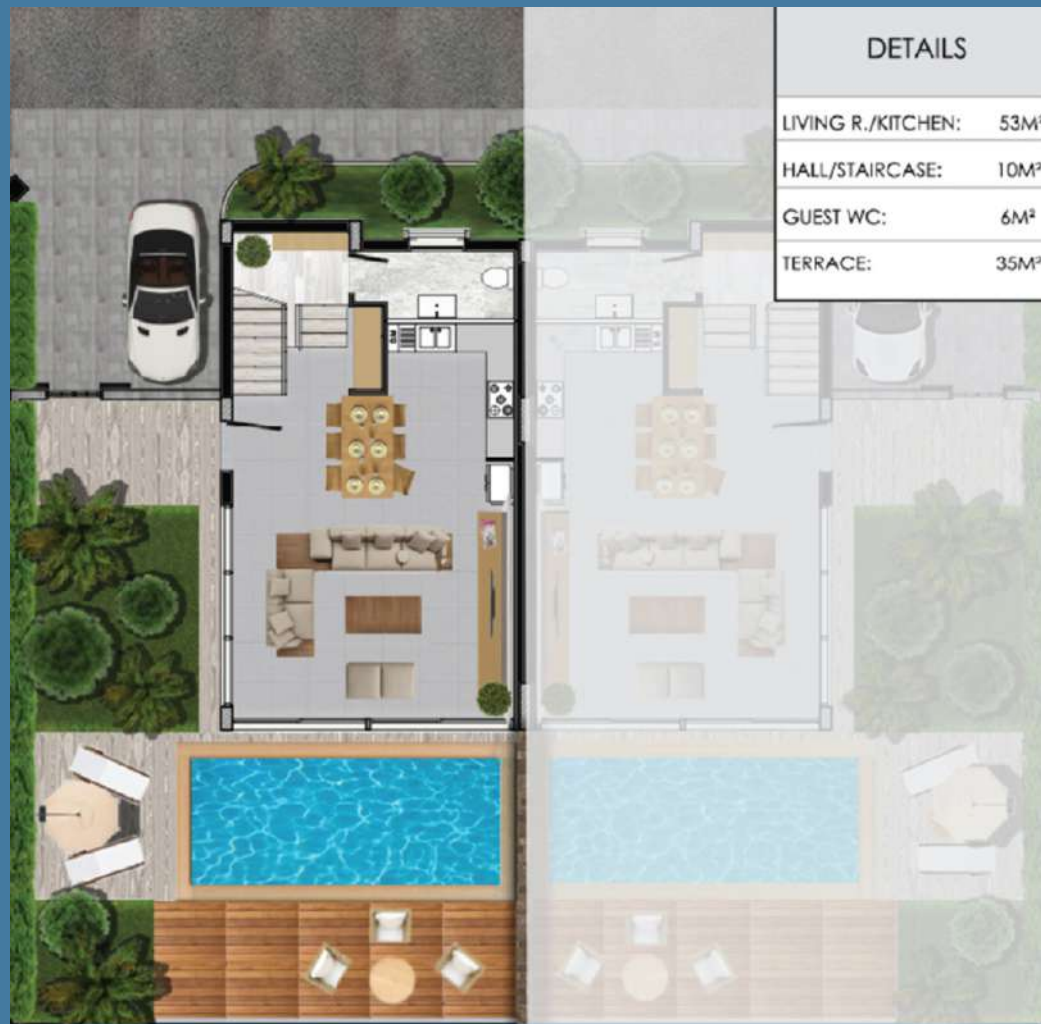

24 VILLAS

3 Bedroom 1 Living Room

24m² Private Pool

AKOL
MARINE

EXTRAORDINARY
BEACHS

GOLDEN
BEACH
KARPASIA

AKOL
MARINE

IN TOUCH
WITH NATURE

AKOL MARINE

AKOL MARINE

AKOL
MARINE

GROUND FLOOR PLAN

CLOSE AREA
69M²

TERRACE
35M²

GROSS AREA
256M²

DETAILS	
BEDROOM1:	17M ²
BEDROOM2:	16M ²
BEDROOM3:	15M ²
HALL/STAIRCASE:	18M ²
WC-BATHROOM:	6M ²
BALCONY:	6M ²

FIRST FLOOR PLAN

CLOSE AREA
72M²

BALCONY
6M²

GROSS AREA
256M²

AKOL
MARINE

TERRACE FLOOR PLAN

TERRACE AREA:
74 M²

GROSS AREA:
256M²