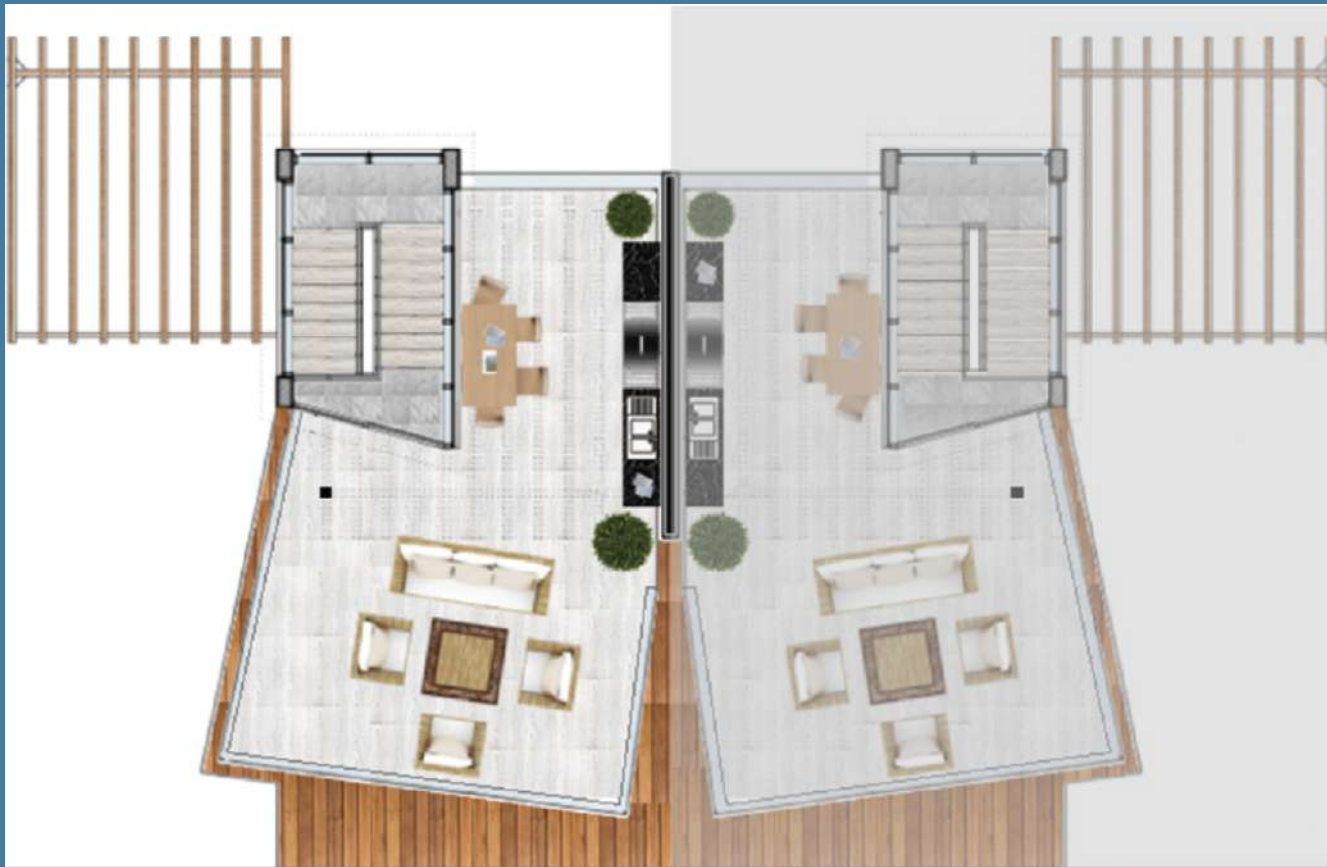

AKOL MARINE

AKOL MARINE

AKOL
MARINE

GROUND FLOOR PLAN

CLOSE AREA
69M²

TERRACE
35M²

GROSS AREA
256M²

DETAILS	
BEDROOM1:	17M ²
BEDROOM2:	16M ²
BEDROOM3:	15M ²
HALL/STAIRCASE:	18M ²
WC-BATHROOM:	6M ²
BALCONY:	6M ²

FIRST FLOOR PLAN

CLOSE AREA
72M²

BALCONY
6M²

GROSS AREA
256M²

AKOL
MARINE

TERRACE FLOOR PLAN

TERRACE AREA:
74 M²

GROSS AREA:
256M²